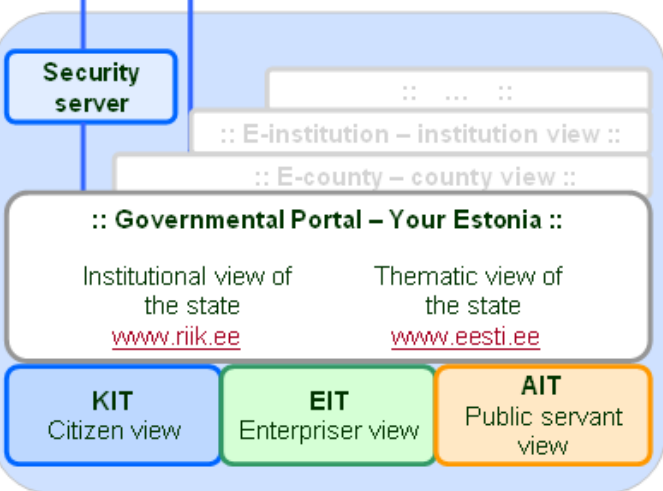

Estonian Address Data System (ADS)

Mall Kivisalu
Estonia

Tallinn, October 2010

Contents

- Estonian state information system
 - ADS – Support system for maintenance of databases
 - Institutions
 - Workflow at the local government
 - New public application of the ADS
-

Databases / information systems

Public sector

Private sector

Internet

X-road

X-road center

Certification Center

Registers

Registers and information systems, which use the data, public and private sector

for example: Population Register, Commercial Register, Land Register, Police Information System, Rescue Board, Alarm Centre, local governments, Estonian Post Ltd, Estonian Energy Company, communication company etc....