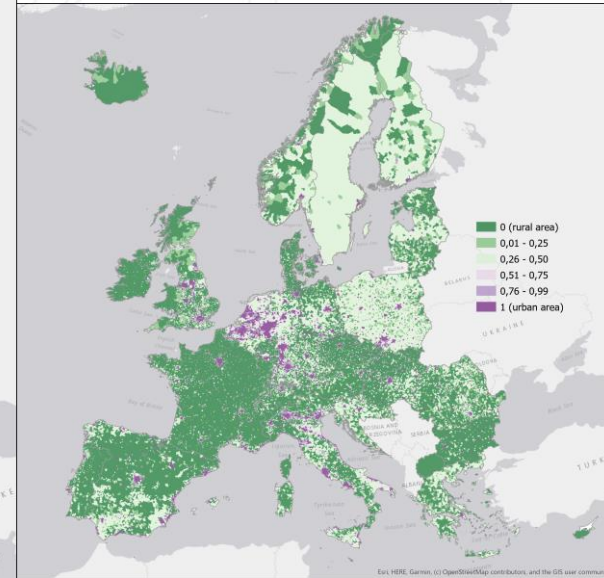

DE010054492116

LAU 2 - Schwabstedt

DE010054492116

Data - Enhancement

Data – rural/urban classification

The End 😊