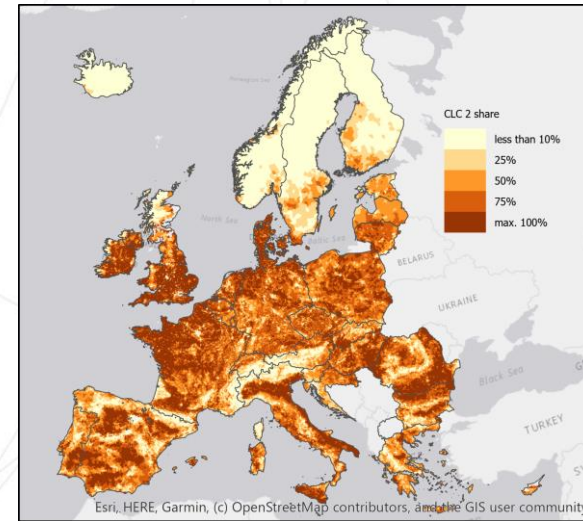

Data - Enhancement