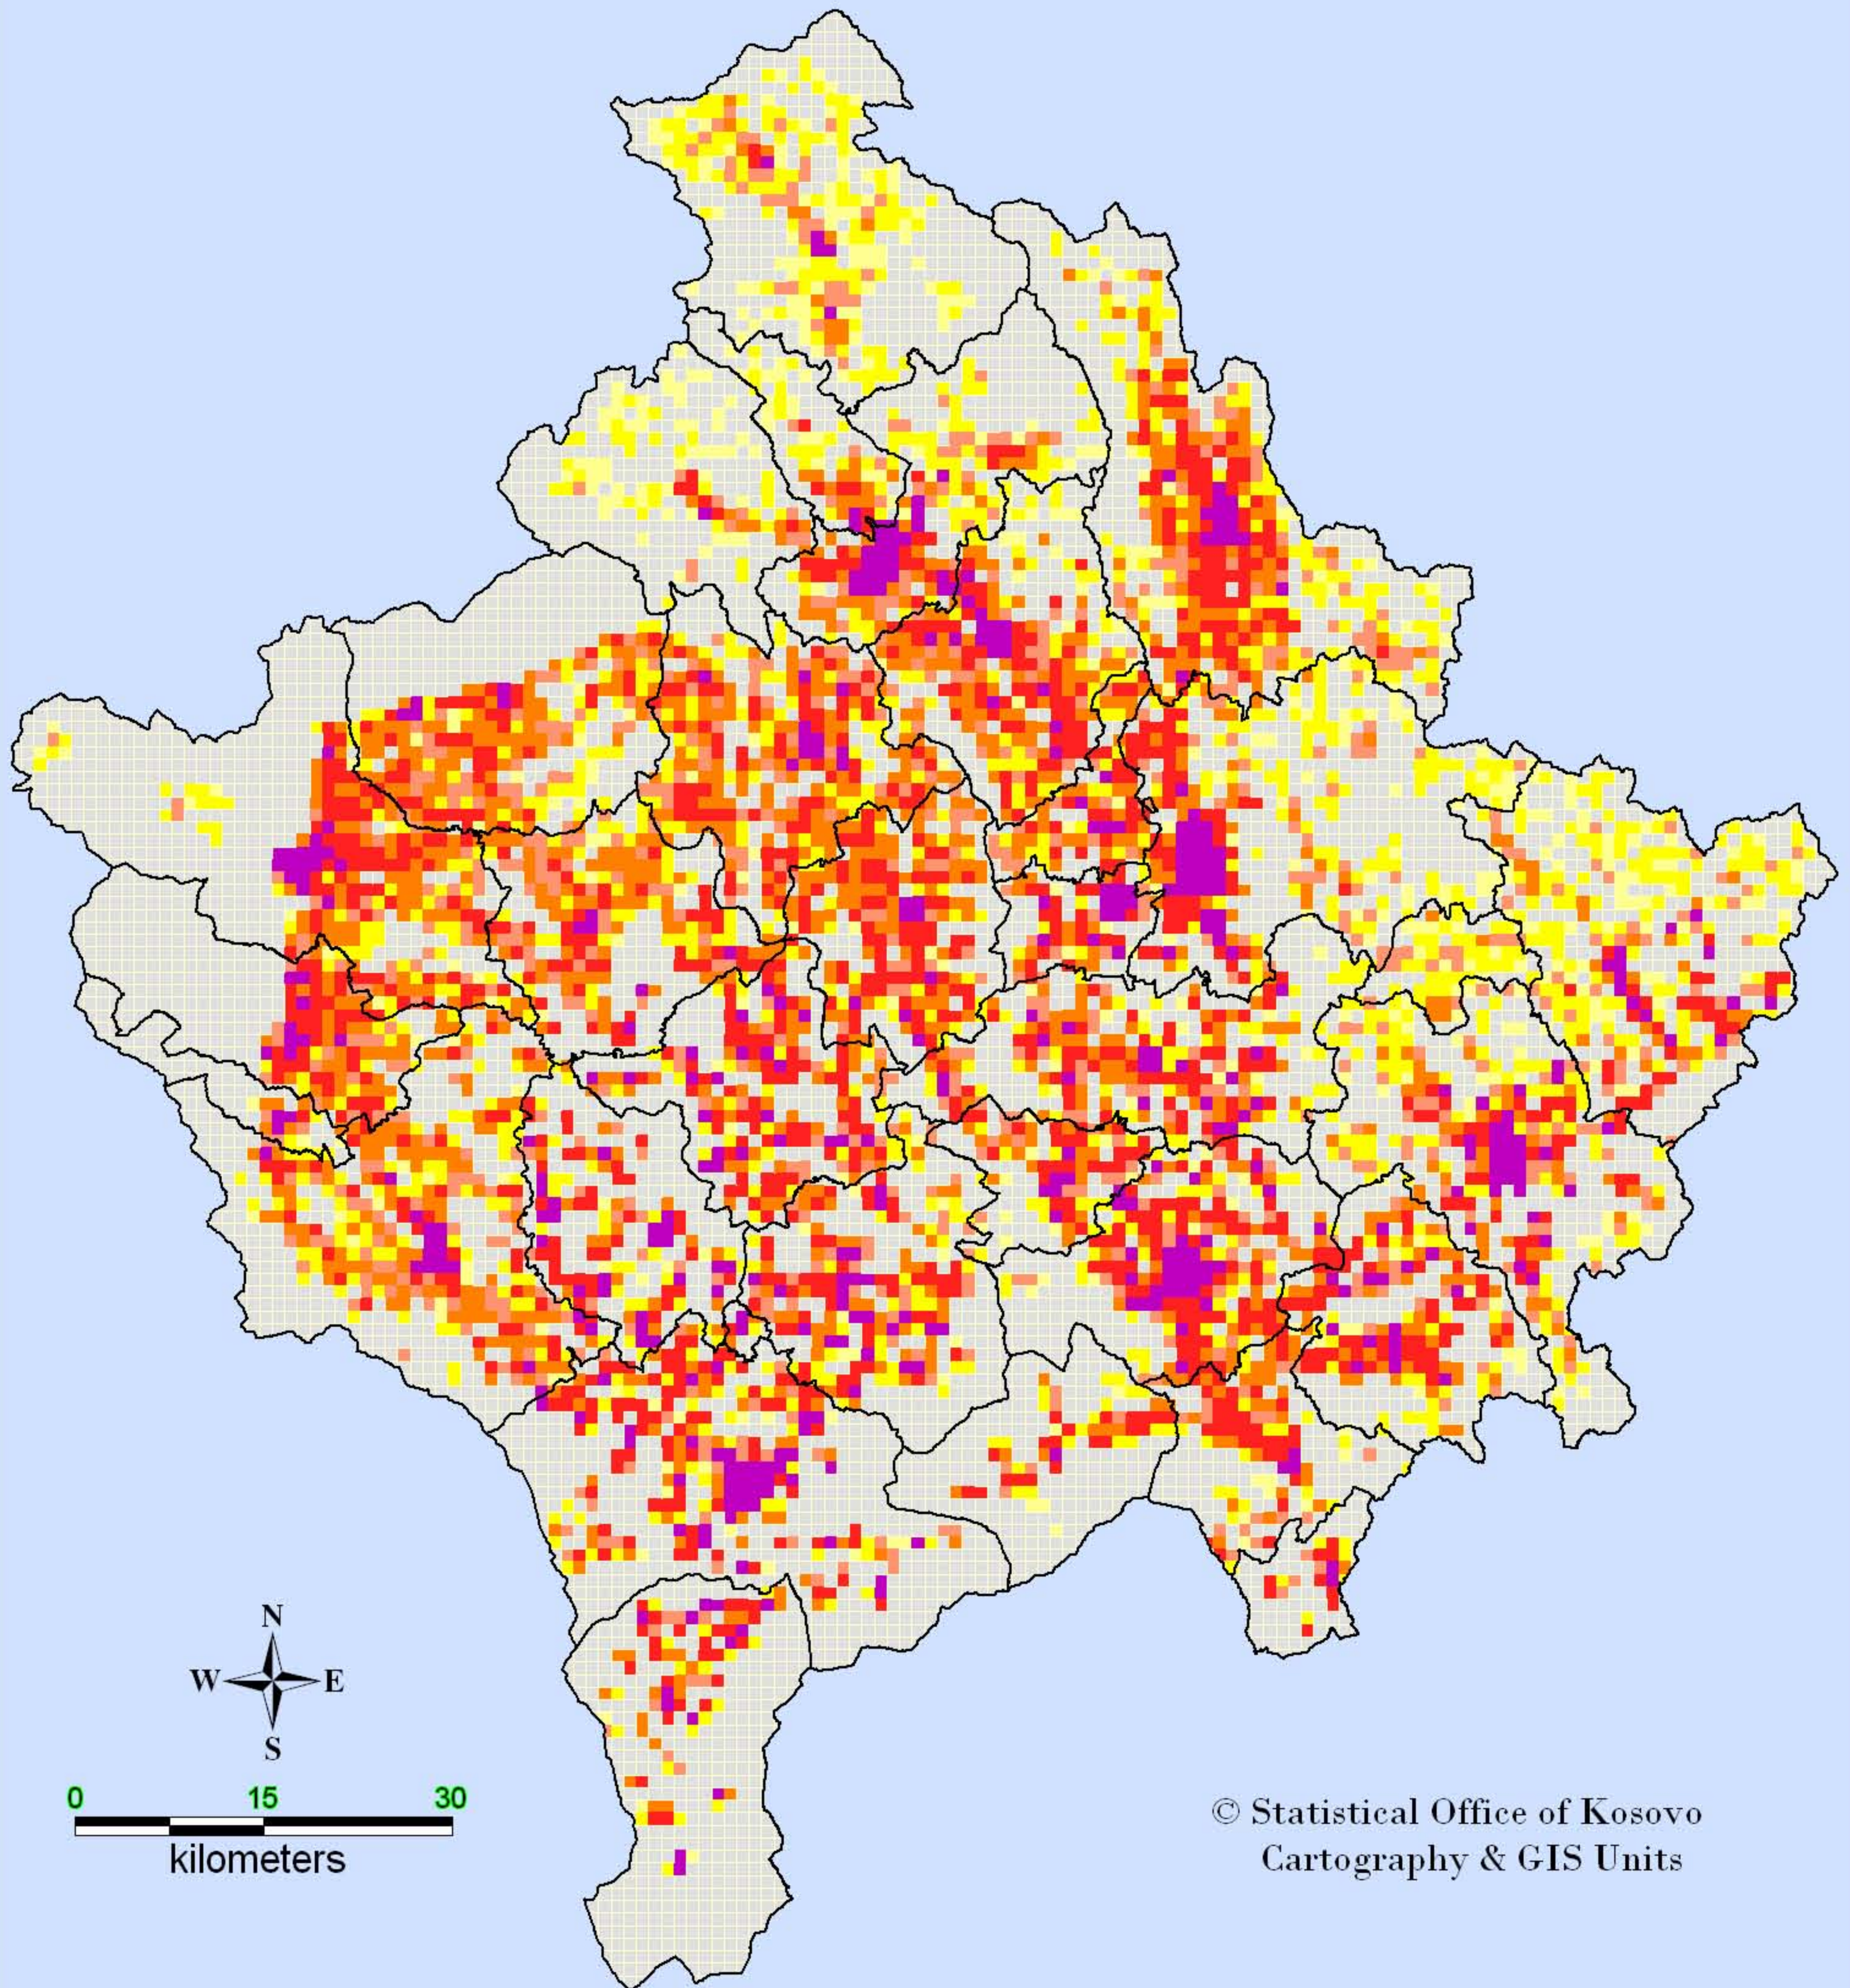

# KOSOVO GRID POPULATION MAP 2009

Density of population by 1 square km Grids.

© Statistical Office of Kosovo  
Cartography & GIS Units

## LEGEND:

Inhabitants per individual square kilometres 1 km x 1 km

uninhabited	(5774)
1 - 10	(523)
11 - 50	(1276)
51 - 100	(831)
101 - 250	(1248)
251 - 750	(1243)
750 or more	(447)

Data source : Statistical Office of Kosovo  
Estimate Data,

Data are collected from field listing every  
present household, Informations are prepared  
for population census and for other statistical  
inquires.